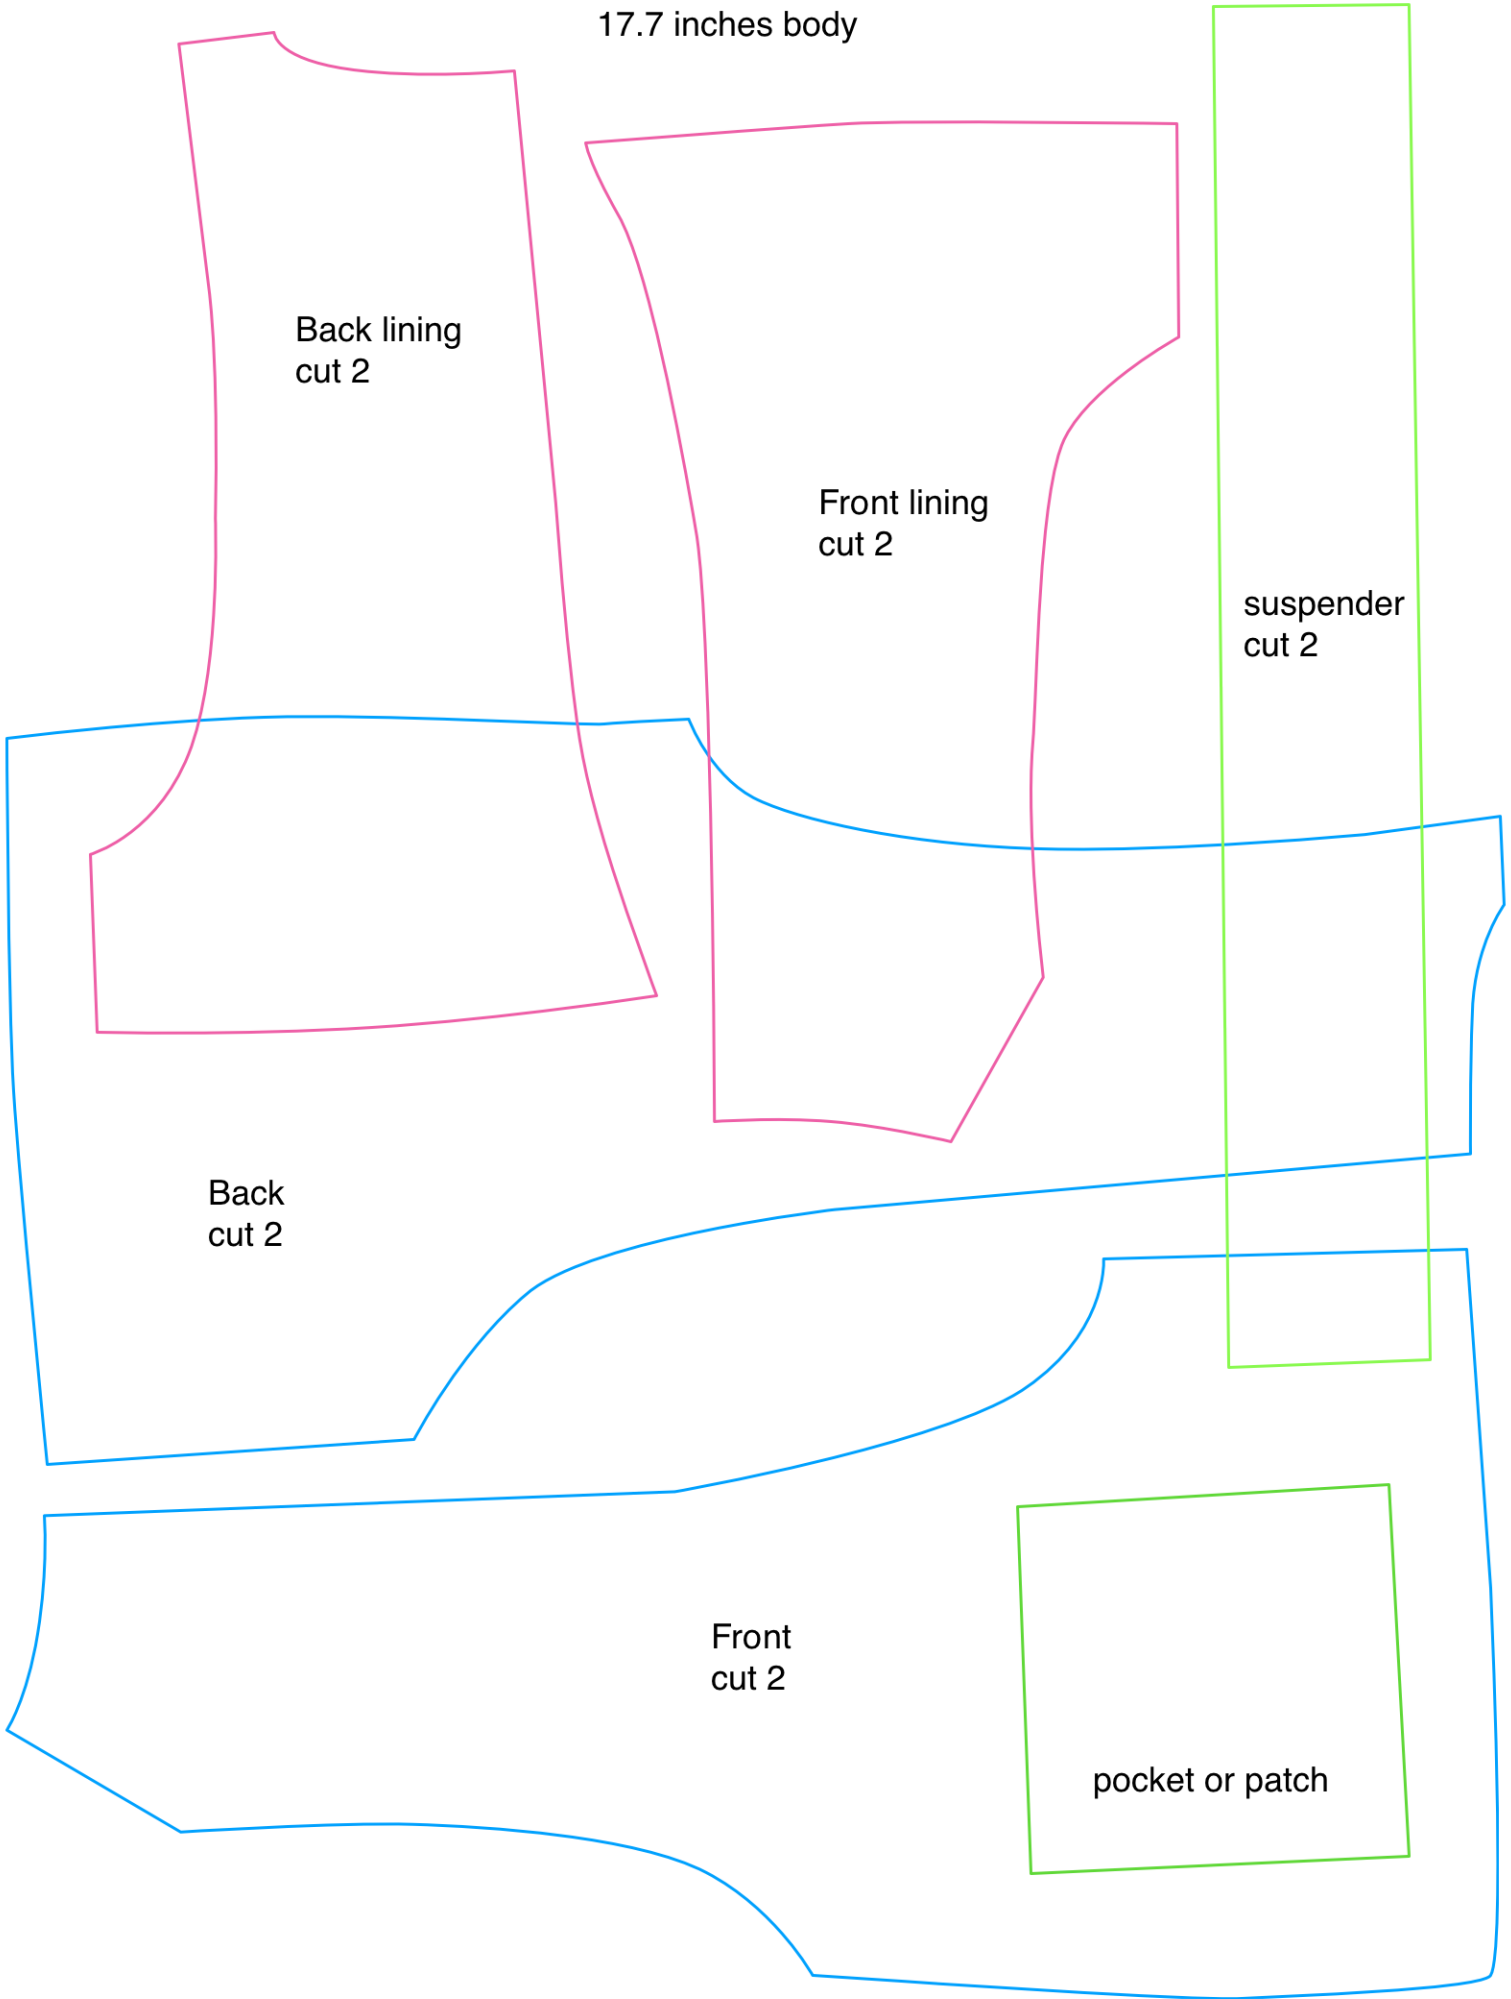

short overall
17.7 inches body

Back lining
cut 2

Front lining
cut 2

suspender
cut 2

Back
cut 2

Front
cut 2

pocket or patch